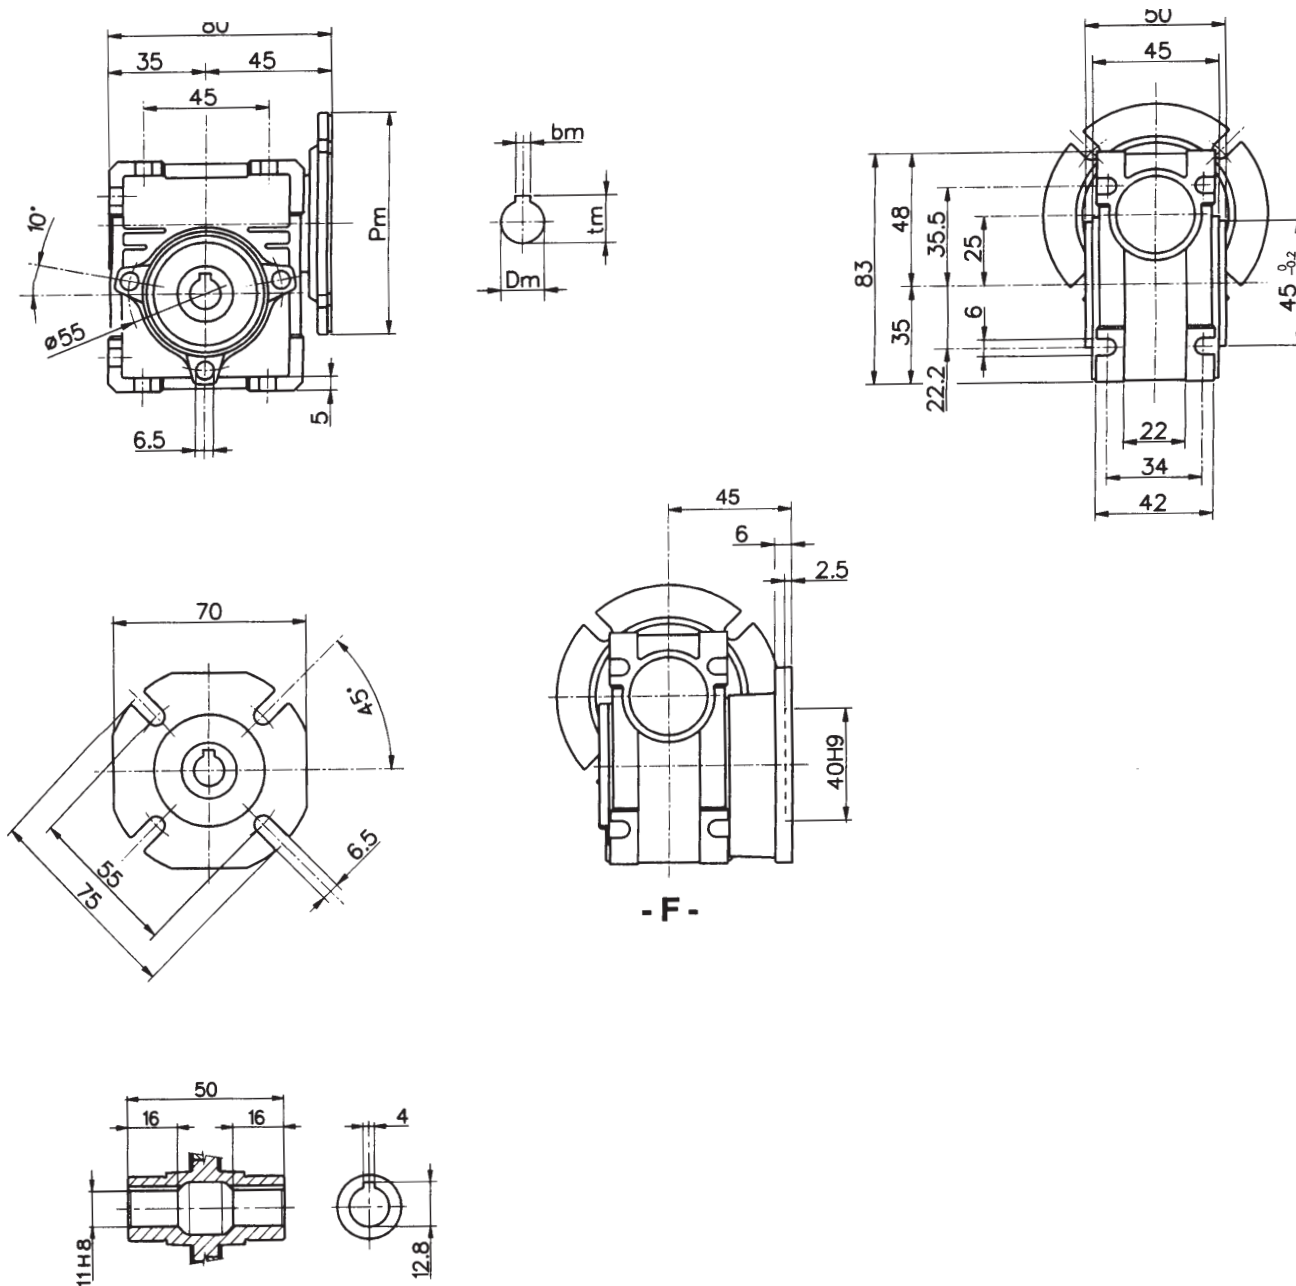

## WORM GEAR UNITS

### Dimensions

Vikt utan motor ≈ 0.7 kg  
 Weight without motor ≈ 0.7 kg

För anslutning Fläns - motor (mått Pm, Dm, bm, tm) se sidan 68.  
 For the dimensions concerning the motor connection area (Pm, Dm, bm, tm) please refer to the table shown at page 68.